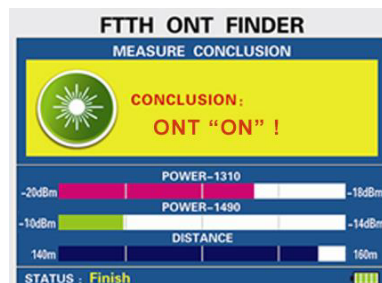

Fast ONT Finder FOF500Series

FOF500 Series tester finds ONT on FTTH subscriber line very fast. There is no need to visit to subscriber's home. It finds ONT at 2nd Splitter, up to 500m from ONT. Also it indicates broken fiber line and displays OTDR graph. All this functions are worked with one touch.

Test result

OTDR graph

Features

- One touch test
- No breakable line test : OLT ~ ONT pass through while test
- Fast ONT finding : ONT or No ONT
- indicate ONT On or Off
- Indicate Broken fiber
- ONT location(Distance from test point) Display
- Long finding range : up to 500m
- OTDR graph display
- Bi-direction(Uplink 1301nm, Down link 1490nm) Optical Power display
- Rechargeable battery
- Hand held size

Specification

Parameter	FOF500A	FOF500B	FOF550
Optical Connector	SC/PC		SC/APC
Optical power range	1310nm : 0 ~ -15dBm, 1490nm : 0 ~ -25dBm		
Guarantee range	15~500m	30m~500m	15~500m
OTDR Graph	Yes (2km)	No	Yes(2km)
Accuracy	Optical Power: $\leq \pm 1.0\text{dB}$ (on graph), Distance : $\leq \pm 1\text{m}$ (on graph)		
Battery	Type	Li-ion polymer Rechargeable	
	Using Time	8Hr	
	Charging time	4Hr	
General	Dimension(LxWxH)	220×108×58mm	
	Weight	815g	
	Accessories	Power adaptor, Necklace, Bag, Optical Patch cord, One click cleaner, Manual	