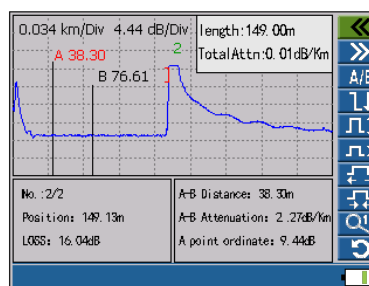

Fast ONT Finder FOF500Series

FOF500 Series tester finds ONT on FTTH subscriber line very fast. There is no need to visit to subscriber's home. It finds ONT at 2nd Splitter, up to 500m from ONT. Also it indicates broken fiber line and displays OTDR graph. All this functions are worked with one touch.

Test result

OTDR graph

Features

- One touch test
- No breakable line test : OLT ~ ONT pass through while test
- Fast ONT finding : ONT or No ONT
- indicate ONT On or Off
- Indicate Broken fiber
- ONT location(Distance from test point) Display
- Long finding range : up to 500m
- OTDR graph display
- Bi-direction(Uplink 1301nm, Down link 1490nm) Optical Power display
- Rechargeable battery
- Hand held size

Specification

Parameter	FOF500A	FOF500B	FOF550
Optical Connector	SC/PC		SC/APC
Optical power range	1310nm : 0 ~ -15dBm, 1490nm : 0 ~ -25dBm		
Guarantee range	15~500m	30m~500m	15~500m
OTDR Graph	Yes (2km)	No	Yes(2km)
Accuracy	Optical Power: $\leq \pm 1.0\text{dB}$ (on graph), Distance : $\leq \pm 1\text{m}$ (on graph)		
Battery	Type	Li-ion polymer Rechargeable	
	Using Time	8Hr	
	Charging time	4Hr	
General	Dimension(LxWxH)	220×108×58mm	
	Weight	815g	
	Accessories	Power adaptor, Necklace, Bag, Optical Patch cord, One click cleaner, Manual	