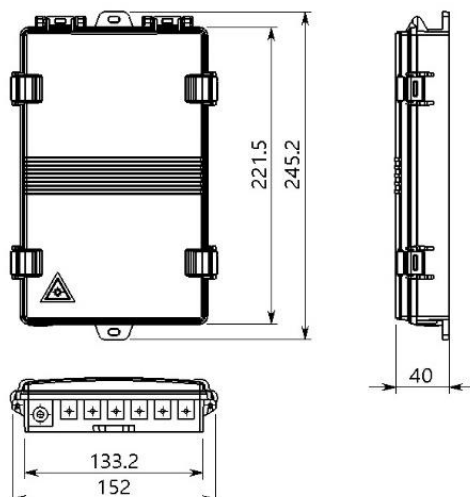

- Rigid body, light weight, UV proof and weather proof structure.
- Small and light weight
- Max. 5m drop cable (Φ3) surplus
- One touch clip
- 6 Ports Breakout

### Application

- Wall

### Specification

- Dimension/Weight : 245mm x 40mm x 152mm /0.3kg
- No. Entry port : 1ea
- Subscriber port : 6port(Cable diameter Φ3mm)
- Cable Diameter : Ø3mm
- IP65 Standard

### Technical Drawing

(mm)